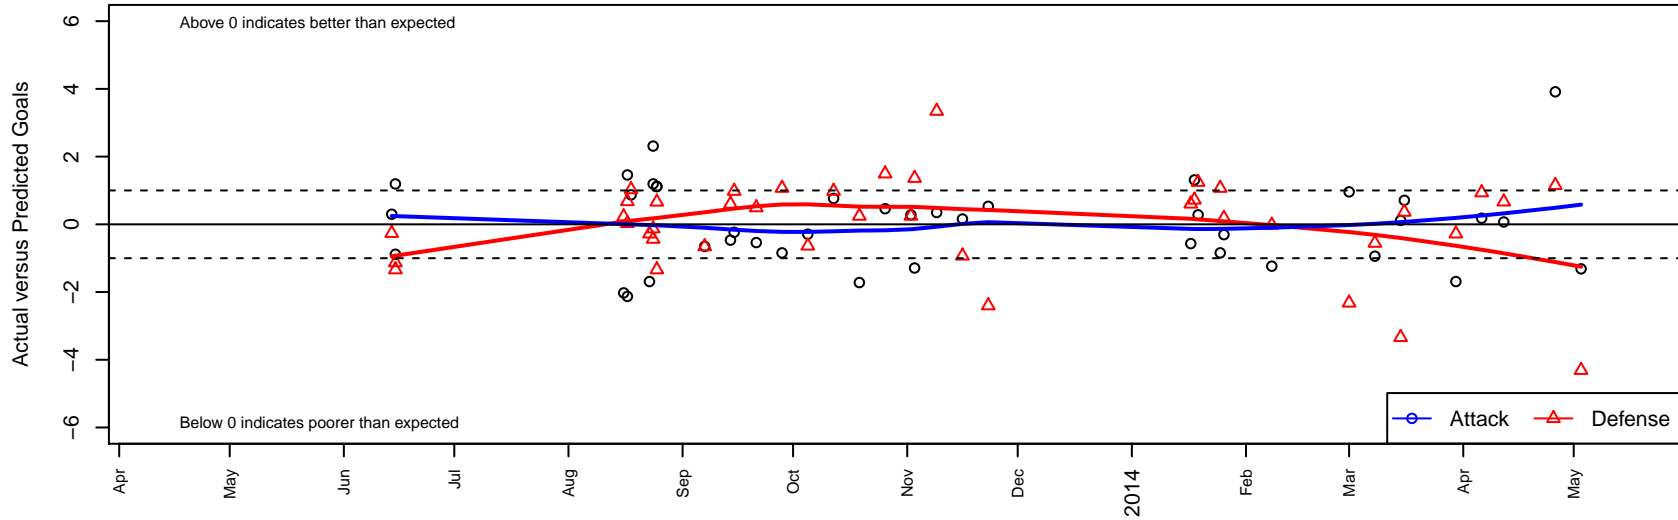

# Harbor Premier Green B99

Harbor FC  
 Gig Harbor, WA  
 B99 total strength=1180  
 attack=4.5 defense=3.1  
 fall league = RCL B99 Div 3, Spr RCL B99 Div 3  
 notes= Jarrett 2013  
 alt names used:  
 Harbor Premier B99  
 Harbor Premier B99 FC  
 Harbor Premier B99 Green A  
 Harbor Premier B99 Green A

**Harbor Premier Green B99**  
 Dots are actual minus expected GF (blue circles) and GA (red triangles).  
 Blue line is smoothed change in attack strength. Red is smoothed change in defense strength.